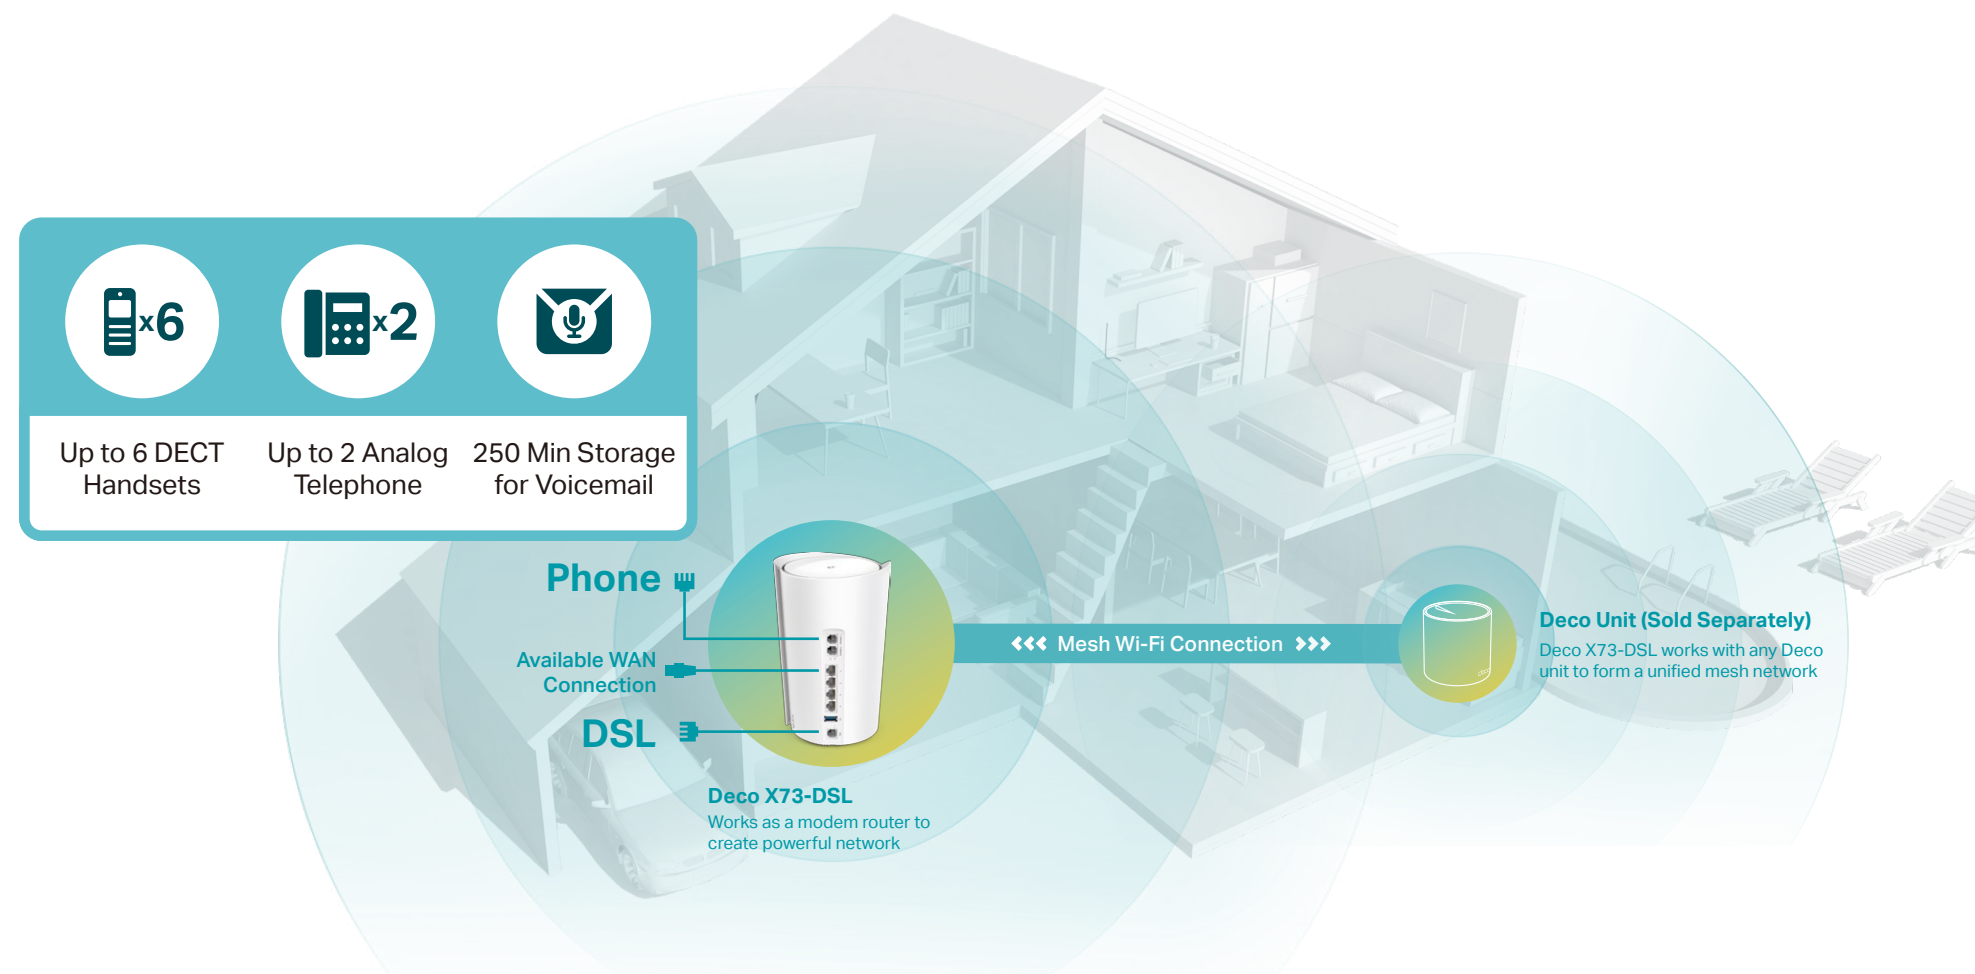

Superior Mesh Wi-Fi, Everywhere

AX5400 Whole Home Mesh Wi-Fi 6 Modem Router

Deco X73-DSL

Super VDSL Support 350 Mbps VDSL Access*

x6 DECT Handsets	x2 Analog Telephones	250 Min Voicemail
---------------------	-------------------------	-------------------------

Highlights

Deco DSL = TP-Link Mesh Technology + Wi-Fi 6 + HomeShield + DSL Modem Router

Convenient Telephony

Make landline calls through two phone ports, enabling connection of up to 2 analog phones and 6 DECT handsets. Deco X73-DSL also supports over 250+ minutes of voicemail recording.

Network Protection

Detect cyber threats to keep your privacy and connected devices well protected.

Parental Controls

Manage online time and block inappropriate content to keep families healthy online.

USB 3.0 for Media Sharing